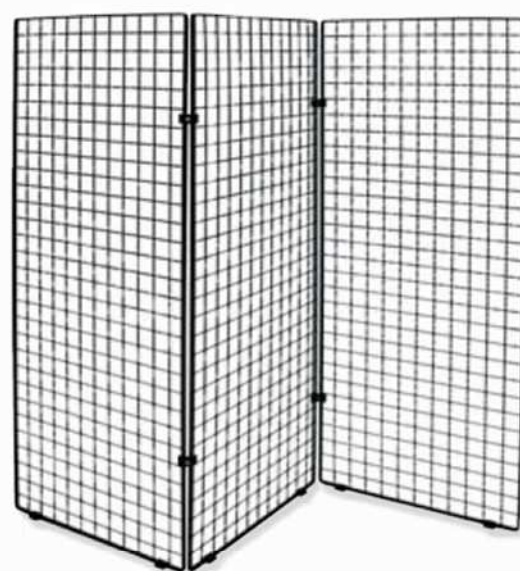

Drawer pedestal made of laminated white wood with n.3 drawers

ACCESSORI

ACCESSORI

Griglia3M

cod. art. A03

Griglia espositiva in tondini di acciaio formata da n.3 moduli orientabili.

Exhibition grid made of steel rods composed by n. 3 orientable modules.